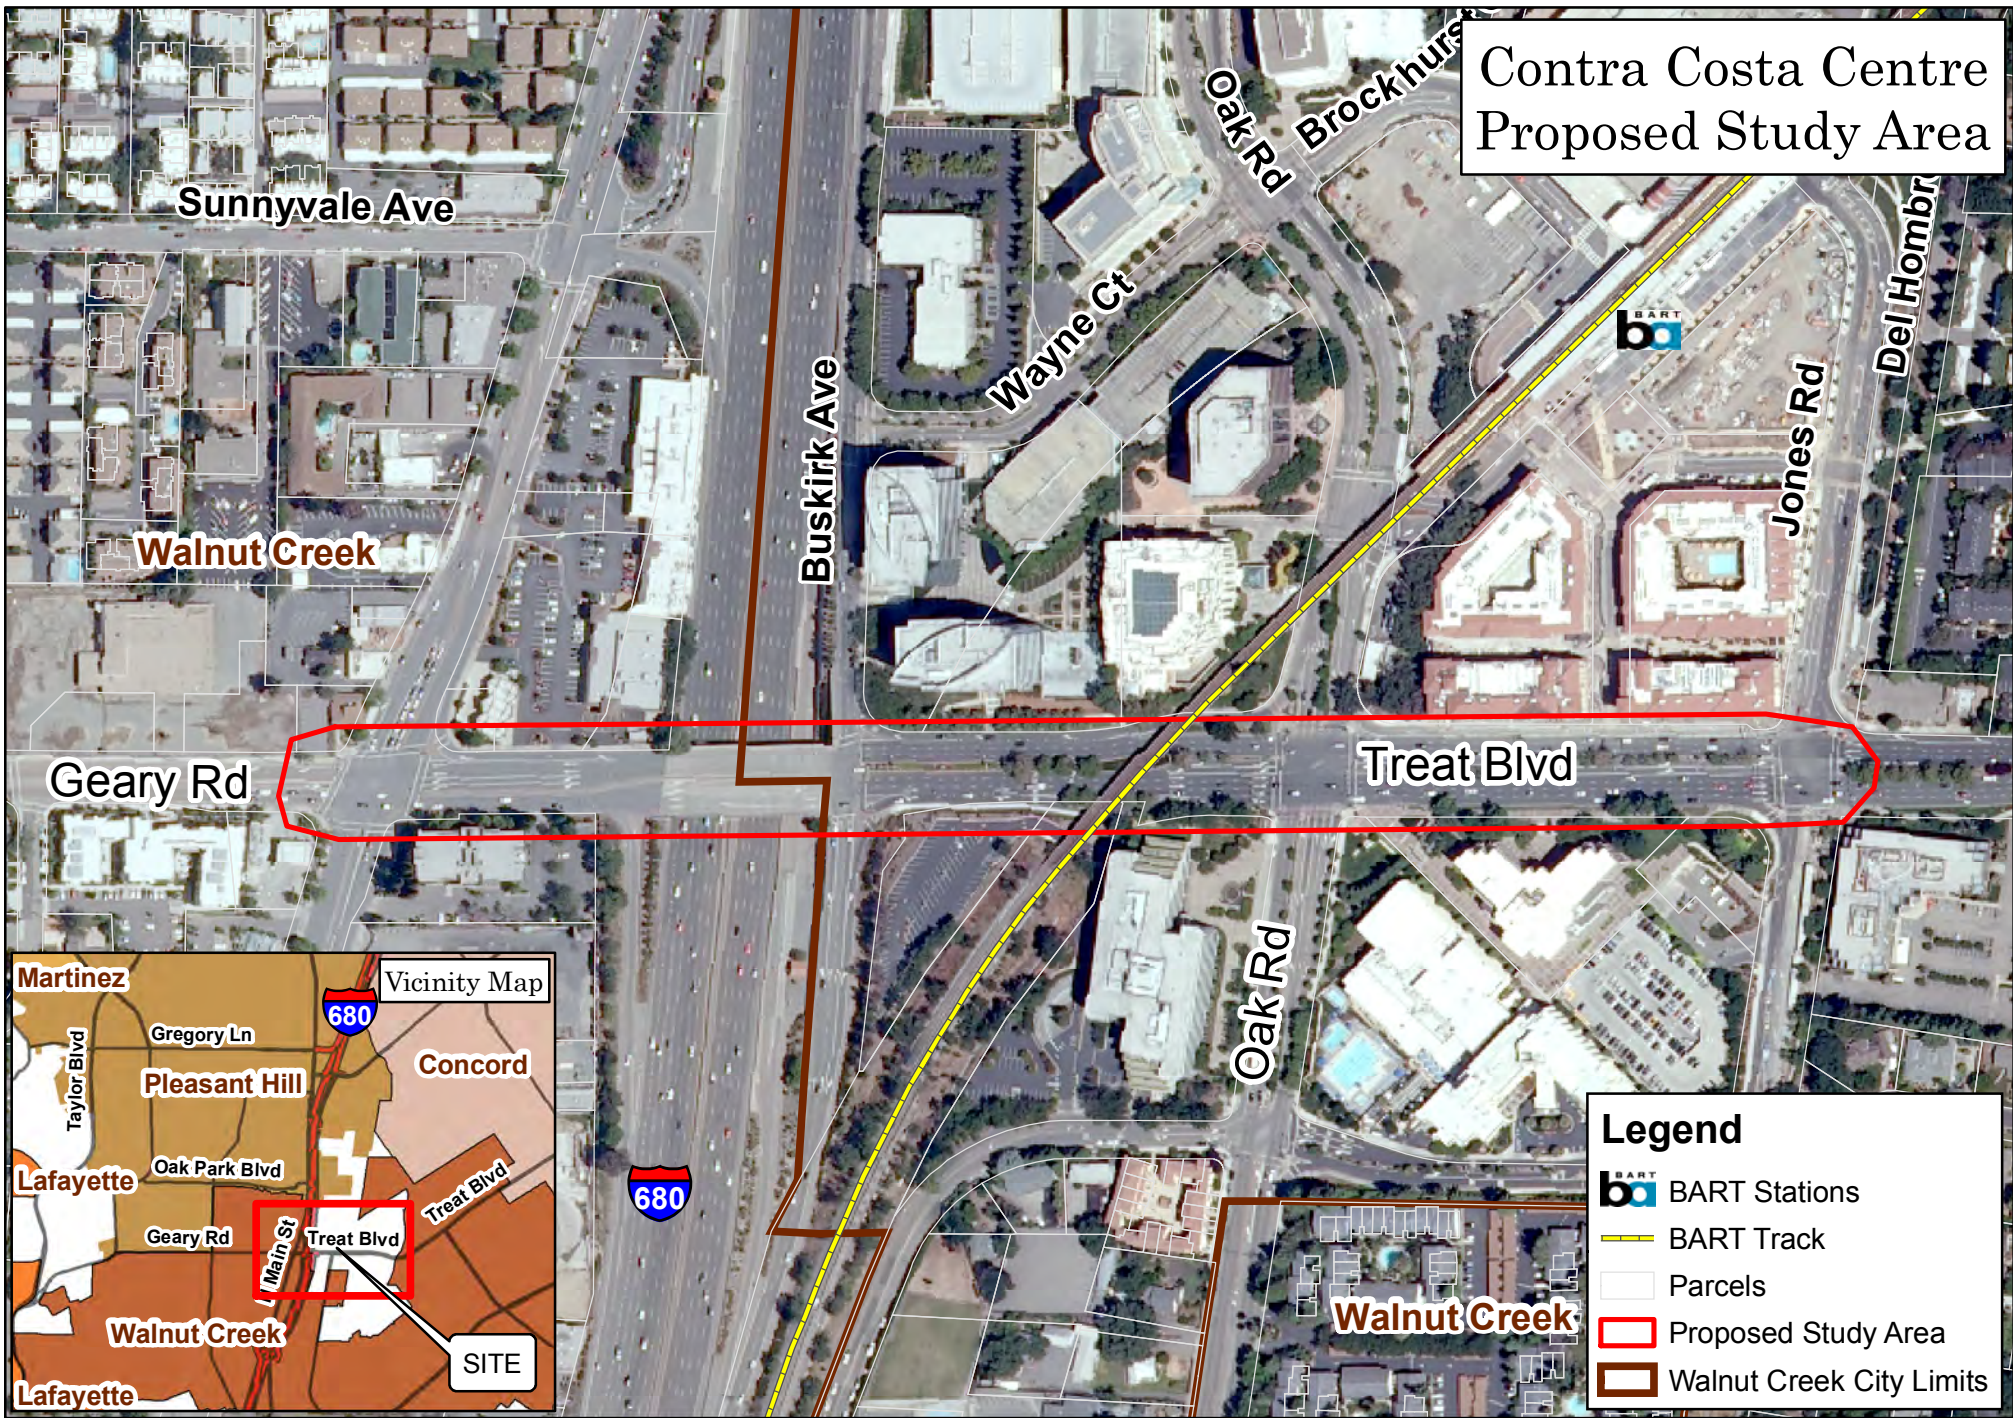

Contra Costa Centre Proposed Study Area

Map created 11/3/2011
 by Contra Costa County Department Conservation and Development
 Community Development Division-GIS Group
 651 Pine Street, 4th Floor North Wing, Martinez, CA 94553-0095
 37-59-48.455N 122-06-35.384W

This map contains copyrighted information and may not be altered. It may be reproduced in its current state if the source is cited. Users of this map agree to read and accept the County of Contra Costa disclaimer of liability for geographic information.